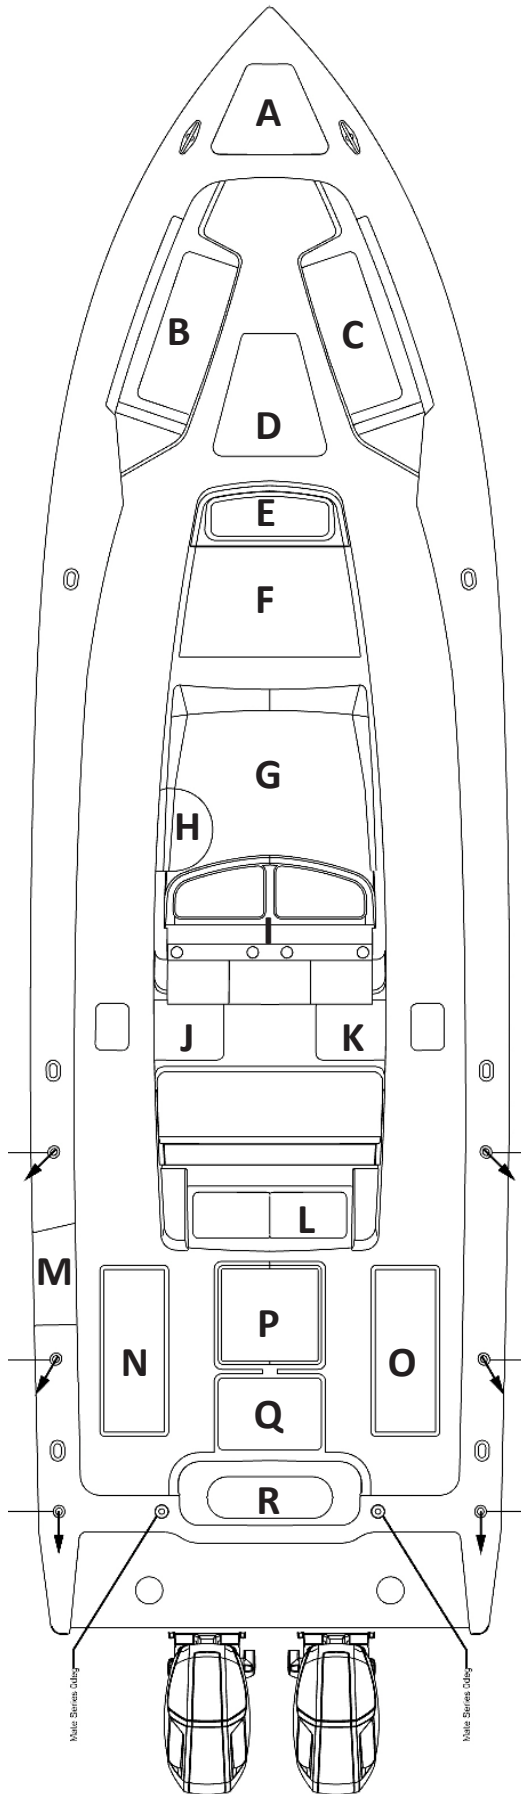

SPECIFICATIONS

LOA, HULL	39'11"
BEAM	11'11"
BRIDGE CLEARANCE WITH STND T-TOP	12'
DRAFT MOTORS UP/DOWN	2'0" / 3'3"
FUEL CAPACITY, STANDARD	500 GALLONS
DIESEL	17 GALLONS
DRY WEIGHT WITH ENGINES	16,000 LBS
DRY WEIGHT WITH ENGINES FULL	22,000 LBS
HOLDING TANK WITH OVERBOARD DISCHARGE THRU-HULL	15 GALLONS
WATER CAPACITY	43 GALLONS
DEADRISE	24°
MAX HP RATING	1,350 HP
SLEEPING CAPACITY	2 PERSONS
GENERATOR DIESEL	8KW
WATER HEATER	6.5 GALLONS 240V

FEATURES

A	ANCHOR LOCKER
B	BOW SEAT STORAGE, PORT
C	BOW SEAT STORAGE, STBD
D	STORAGE
E	BOW COOLER
F	SUN LOUNGE
G	CABIN
H	CABIN ACCESS
I	HELM (2) 17' SCREENS, (1) 22' SCREEN
J	STORAGE LOCKER, PORT
K	STORAGE LOCKER, STBD
L	REFRIGERATOR /FREEZER
M	SWING IN DIVE DOOR, PORT
N	FISH BOX, PORT
O	FISH BOX, STBD
P	SEAKEEPER (OPTIONAL)
Q	BILGE ACCESS
R	LIVEWELL

Drawings are not to scale and are intended to show layouts only.